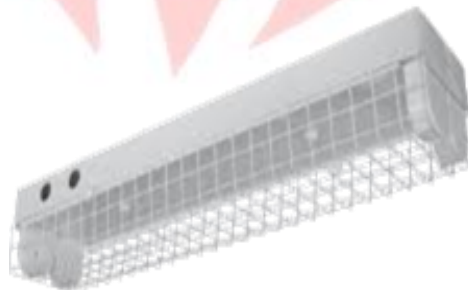

EVERSAFE
Fire & Safety

**GOLD
MEMBER**
Fire Protection
Association Australia

Quality
ISO 9001
SAI GLOBAL

Lic: QEC14358

EMERGENCY LIGHTING

Clevertronics®
Emergency lighting innovation

ACN 089 323 866 ABN 17 089 323 866
465 LYTTON ROAD, MORNINGSIDe Qld. 4170
PO BOX 159, MORNINGSIDe Qld. 4170
Tel: +61 7 3399 8988 Fax: +61 7 3399 8188
Email: sales@eversafe.net.au Web: www.eversafe.net.au

CATALOGUE ISSUE: JULY 2021
CONTENT CORRECT AT TIME OF ISSUE